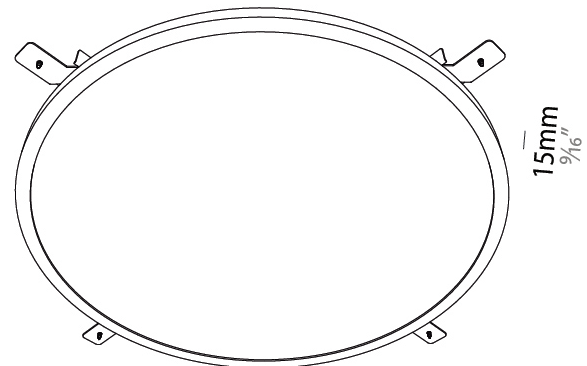

PROJECT
TYPE
SPECIFIER
QUANTITY
DATE

HARMONY ROUND RECESSED

A56182-

base number	Color Temperature	Finish Options	Diffuser Options

1. To build a product code in our configurator select the specify button on the base model # product page
2. To build a manual product code on this datasheet choose from the options listed below in blue font and add the suffix to the base model #

GENERAL

Series: Harmony Round
Partner: Ivela
Division: Architectural
Installation: Recessed
Product Type: Panels
Mounting Location: Ceiling
Light Distribution: Direct

PHYSICAL

Shape: Round
Diameter (mm): 707
Diameter (in): 28 7/16
Height (mm): 15
Height (in): 9/16
Diffuser: PMMA - Opal
Fixture Finish: WHI / BLK / GLD
Fixture Material: Aluminum

ELECTRICAL

Lamp Type: LED
Input Wattage (W): 44
Dimming: Tri-Mode (Non-Dimming and Phase Dimming (120Vac only) and 0-10V Dimming)
Driver Included: No
Driver Location: Remote
Driver Type: Constant Voltage - Universal
Driver Class: Class 2
Housing: ENCP 5 (ERP) ENCP 13 (SC Power)
Input Voltage (V): 120 - 277
Output Voltage (V): 24

LED

Color Temperature (°K): 2700 / 3000 / 3500 / 4000
Max. Delivered Lumen (lm): 3168 / 3300 / 3398 / 3498
Nominal Lumen (lm): 5280 / 5500 / 5663 / 5830
CRI: >93 CRI
Lamp Life (hrs): 50000

OPTICAL

RATINGS AND CERTIFICATIONS

Certified By: CSA Certified to UL and CSA Standards
IP rating: IP20

Ø707mm 27 13/16"