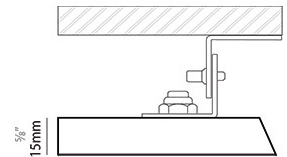

HARMONY ROUND SURFACE

A52032-

base number   Color   Finish   Diffuser
Temperature   Options   Options

1. To build a product code in our configurator select the specify button on the base model # product page
2. To build a manual product code on this datasheet choose from the options listed below in blue font and add the suffix to the base model #

GENERAL

Series: Harmony Round
Partner: Ivela
Division: Architectural
Installation: Surface
Product Type: Panels
Mounting Location: Ceiling
Light Distribution: Direct

PHYSICAL

Shape: Round
Diameter (mm): 707
Diameter (in): 27 ¹³/₁₆
Height (mm): 15
Height (in): 9/16
Diffuser: PMMA - Opal
Fixture Finish: WHI / BLK / GLD
Fixture Material: Aluminum

ELECTRICAL

Lamp Type: LED
Input Wattage (W): 44
Dimming: Tri-Mode (Non-Dimming and Phase Dimming (120Vac only) and 0-10V Dimming)
Driver Included: No
Driver Location: Remote
Driver Type: Constant Voltage - Universal
Driver Class: Class 2
Housing: ENCP 5 (ERP) ENCP 13 (SC Power)
Input Voltage (V): 120 - 277
Output Voltage (V): 24

LED

Color Temperature (°K): 2700 / 3000 / 3500 / 4000
Max. Delivered Lumen (lm): 3168 / 3300 / 3398 / 3498
Nominal Lumen (lm): 5280 / 5500 / 5663 / 5830
CRI: >93 CRI
Lamp Life (hrs): 50000

OPTICAL

RATINGS AND CERTIFICATIONS

Certified By: CSA Certified to UL and CSA Standards
IP rating: IP20

PROJECT
TYPE
SPECIFIER
QUANTITY
DATE

Ø707mm 27 ¹³/₁₆"