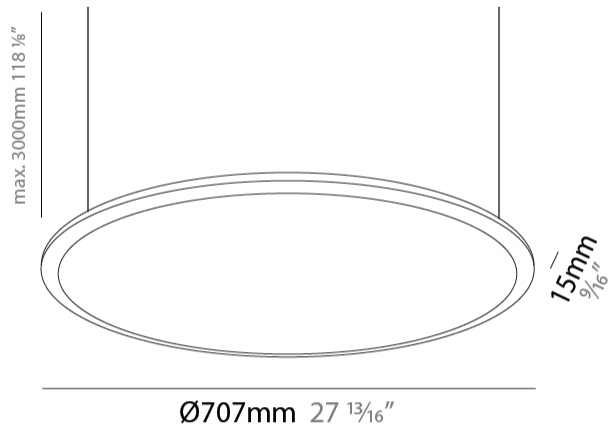

HARMONY ROUND SUSPENSION

A51061-

base number   Color   Finish   Diffuser
Temperature   Options   Options

1. To build a product code in our configurator select the specify button on the base model # product page
2. To build a manual product code on this datasheet choose from the options listed below in blue font and add the suffix to the base model #

GENERAL

Series: Harmony Round
Partner: Ivela
Division: Architectural
Installation: Suspension
Product Type: Panels
Mounting Location: Ceiling
Light Distribution: Direct

PHYSICAL

Shape: Round
Diameter (mm): 707
Diameter (in): 27 ¹³/₁₆
Height (mm): 15
Height (in): 9/16
Max. Overall Height (mm): 2500
Max. Overall Height (in): 98 ⁷/₁₆
Diffuser: [PMMA - Opal / Prismatic](#)
Fixture Finish: [WHI / BLK / GLD](#)
Fixture Material: Aluminum

ELECTRICAL

Lamp Type: LED
Input Wattage (W): 44
Dimming: Tri-Mode (Non-Dimming and Phase Dimming (120Vac only) and 0-10V Dimming)
Driver Included: No
Driver Location: Remote
Driver Type: Constant Voltage - Universal
Driver Class: Class 2
Housing: ENCP 5 (ERP) ENCP 13 (SC Power)
Input Voltage (V): 120 - 277
Output Voltage (V): 24

LED

Color Temperature (°K): [2700 / 3000 / 3500 / 4000](#)
Max. Delivered Lumen (lm): [3168 / 3300 / 3398 / 3498](#)
Nominal Lumen (lm): [5280 / 5500 / 5663 / 5830](#)
CRI: >93 CRI
Lamp Life (hrs): 50000

OPTICAL

RATINGS AND CERTIFICATIONS

Certified By: Certified for North American Standards
IP rating: IP20