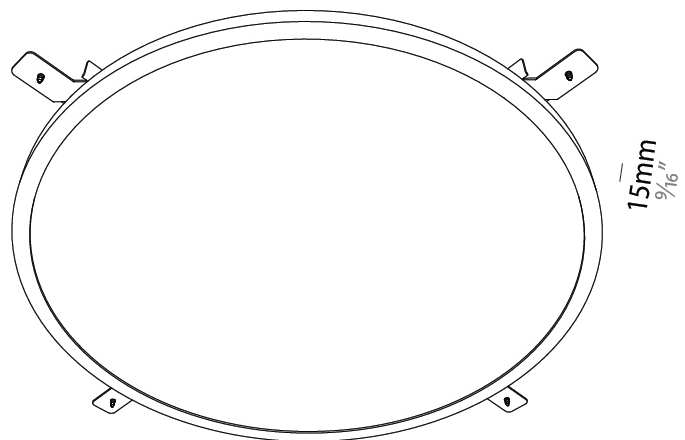

PROJECT
TYPE
SPECIFIER
QUANTITY
DATE

HARMONY ROUND RECESSED

A56184-

base number	Color Temperature	Finish Options	Diffuser Options

1. To build a product code in our configurator select the specify button on the base model # product page
2. To build a manual product code on this datasheet choose from the options listed below in blue font and add the suffix to the base model #

GENERAL

Series: Harmony Round
Partner: Ivela
Division: Architectural
Installation: Recessed
Product Type: Panels
Mounting Location: Ceiling
Light Distribution: Direct

PHYSICAL

Shape: Round
Diameter (mm): 1216
Diameter (in): 47 ⁷/₈
Height (mm): 19
Height (in): 3/4
Diffuser: PMMA - Opal
Fixture Finish: WHI / BLK / GLD
Fixture Material: Aluminum

ELECTRICAL

Lamp Type: LED
Input Wattage (W): 76
Dimming: Tri-Mode (Non-Dimming and Phase Dimming (120Vac only) and 0-10V Dimming)
Driver Included: No
Driver Location: Remote
Driver Type: Constant Voltage - Universal
Driver Class: Class 2
Housing: ENCP 5 (ERP) ENCP 8 (SC Power)
Input Voltage (V): 120 - 277
Output Voltage (V): 24

LED

Color Temperature (°K): 2700 / 3000 / 3500 / 4000
Max. Delivered Lumen (lm): 5472 / 5700 / 5869 / 6042
Nominal Lumen (lm): 9120 / 9500 / 9783 / 10070
CRI: >93 CRI
Lamp Life (hrs): 50000

OPTICAL

RATINGS AND CERTIFICATIONS

Certified By: CSA Certified to UL and CSA Standards
IP rating: IP20

Ø1216mm 47 ⁷/₈"